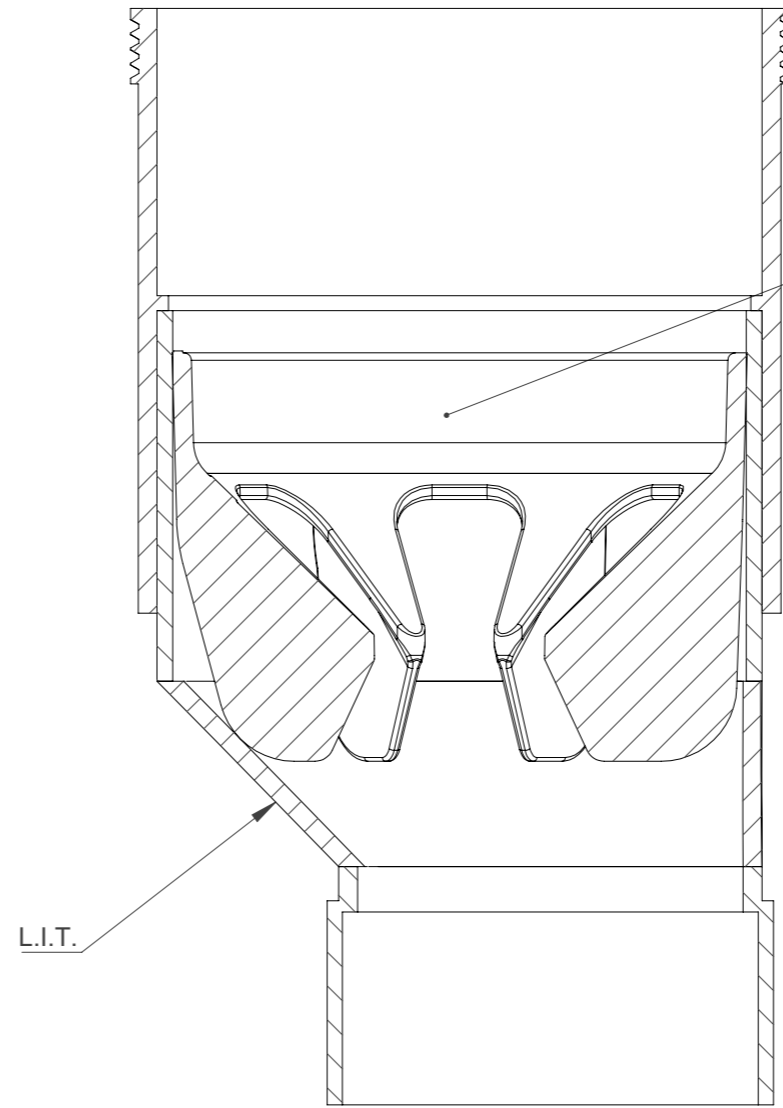

# RUBBISH BLOCKA

SECTION A-A

RUBBISH BLOCKA

A	25/05/21	SALES DRAWING	MC	DH		 <p>A.C.N. 010 028 547 Gough Industries Pty. Ltd. 833 Ingham Road Bohle, Townsville P.O. Box 7570, Garbutt BC, Qld. 4814. Telephone 07 47747606 www.gough.com.au</p>	CLIENT LOGO.	Dump Ezy Rubbish Blocka				
							SCALE	NTS	A3	GOUGH PLASTICS DRAWING No.	ENV-RB-001	REVISION
												A
REV	DATE	REVISION DESCRIPTION	DRAWN	CHKD.	ENG.	Dimensions are in millimetres (mm) unless noted.	SOLDWORKS: S:\Solidworks\Environmental\Dumpezy\Dump-Ezy Rubbish Restrictor\Dump Ezy Rubbish Blocka -1					
							PDF. FILE PATH: S:\Products\Environmental\Marketing Environmental\Dump Ezy\Rubbish Blocka					