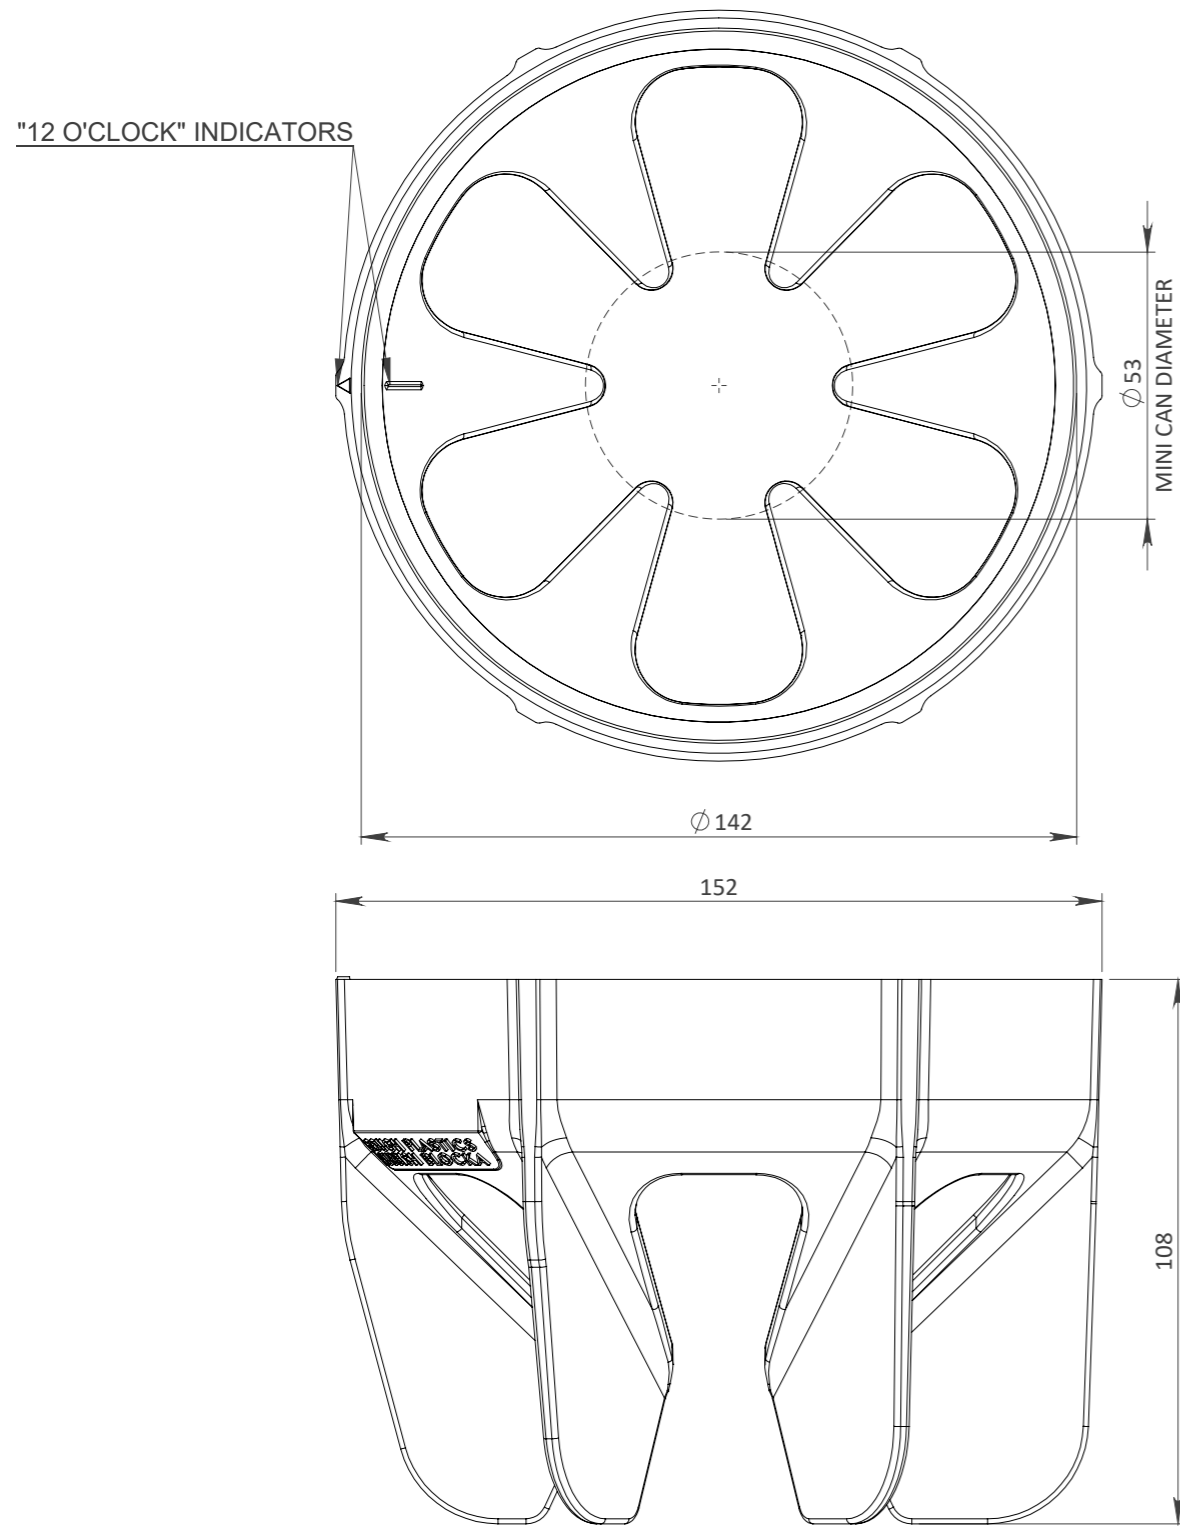

# RUBBISH BLOCKA

SECTION A-A

RUBBISH BLOCKA

A	25/05/21	SALES DRAWING	MC	DH		 <p>A.C.N. 010 028 547 Gough Industries Pty. Ltd. 833 Ingham Road Bohle, Townsville P.O. Box 7570, Garbutt BC, Qld. 4814. Telephone 07 47747606 www.gough.com.au</p>	CLIENT LOGO.	Dump Ezy Rubbish Blocka				
							SCALE	NTS	A3	GOUGH PLASTICS DRAWING No.	ENV-RB-001	REVISION
												A
REV	DATE	REVISION DESCRIPTION	DRAWN	CHKD.	ENG.	Dimensions are in millimetres (mm) unless noted.	SOLDWORKS: S:\Solidworks\Environmental\Dumpezy\Dump-Ezy Rubbish Restrictor\Dump Ezy Rubbish Blocka -1					
							PDF. FILE PATH: S:\Products\Environmental\Marketing Environmental\Dump Ezy\Rubbish Blocka					