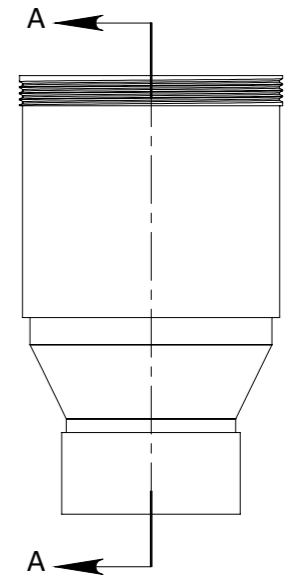

# RUBBISH BLOCKA

SECTION A-A

RUBBISH BLOCKA

A	25/05/21	SALES DRAWING	MC	DH		 <p>A.C.N. 010 028 547 Gough Industries Pty. Ltd. 833 Ingham Road Bohle, Townsville P.O. Box 7570, Garbutt BC, Qld. 4814. Telephone 07 47747606 www.gough.com.au</p>	CLIENT LOGO.	Dump Ezy Rubbish Blocka				
							SCALE	NTS	A3	GOUGH PLASTICS DRAWING No.	ENV-RB-001	REVISION
												A
REV	DATE	REVISION DESCRIPTION	DRAWN	CHKD.	ENG.	Dimensions are in millimetres (mm) unless noted.	SOLDWORKS: S:\Solidworks\Environmental\Dumpezy\Dump-Ezy Rubbish Restrictor\Dump Ezy Rubbish Blocka -1					
							PDF. FILE PATH: S:\Products\Environmental\Marketing Environmental\Dump Ezy\Rubbish Blocka					